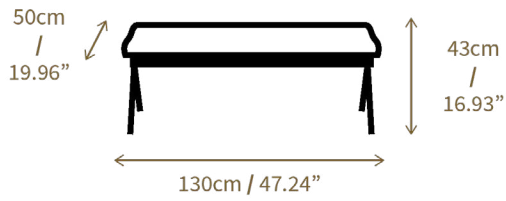

PRELUDE

by Caroline Voet

PER/USE

These benches combine a sturdy metal base with elegant wooden upper parts, creating a visually striking yet comfortable and ergonomic design. The solid wood seats come in Oak natural oiled, Oak black, Walnut natural, and Teak for outdoor use, while the metal frames are available in matte black or bronze. Available in sizes 120 cm, 150 cm, and 190 cm, the PRELUDE benches are perfect for both indoor and outdoor settings with the Teak option.

SIZES

SMALL

MEDIUM

LARGE

WOOD

oak black

walnut

teak
(outdoor)