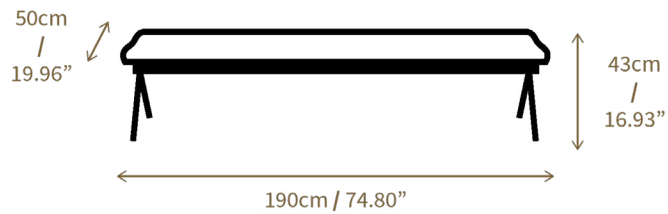

PRELUDE

by Caroline Voet

PER/USE

These benches combine a sturdy metal base with elegant wooden upper parts, creating a visually striking yet comfortable and ergonomic design. The solid wood seats come in Oak natural oiled, Oak black, Walnut natural, and Teak for outdoor use, while the metal frames are available in matte black or bronze. Available in sizes 120 cm, 150 cm, and 190 cm, the PRELUDE benches are perfect for both indoor and outdoor settings with the Teak option.

SIZES

SMALL

MEDIUM

LARGE

WOOD

oak black

walnut

teak
(outdoor)