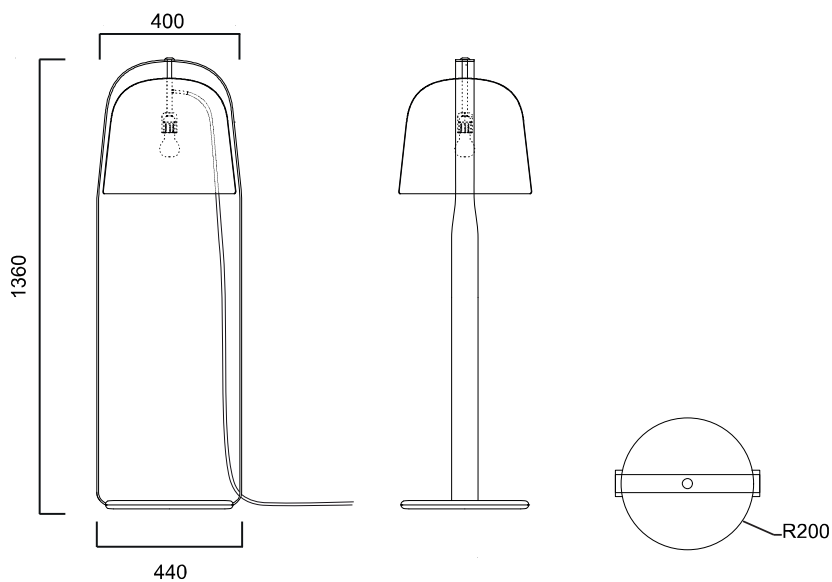

PER/USE

BELLA

STANDING LAMP / Lucie Koldova

BELLA

design by Lucie Koldova

standing lamp

available in height 1360 mm
in copper

STANDING LAMP